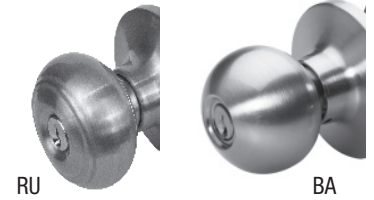

RUSK KNOBS (RU)

FINISH	DESCRIPTION	RETAIL PACK MASTER CARTON QTY: 2	BOX PACK MASTER CARTON QTY: 8				List Price (Each)
			KW1	SC1	WR5	WK2	
Polished Brass (03)	Keyed Entry	—	RU0103KA4	RU0103KA4S	RU0103KA4W	—	$28.92
	Privacy	—	RU0303BOX				$20.81
	Passage	—	RU0403BOX				$19.61
	Dummy	—	RU0503BOX				$9.47
	Storeroom	—	RU0203KA4	RU0203KA4S	—	—	$28.92
Antique Brass (05)	Keyed Entry	—	RU0105KA4	RU0105KA4S	RU0105KA4W	—	$32.04
	Privacy	—	RU0305BOX				$24.10
	Passage	—	RU0405BOX				$22.85
	Dummy	—	RU0505BOX				$11.00
	Storeroom	—	RU0205KA4	RU0205KA4S	—	—	$32.04
Satin Nickel (15)	Keyed Entry	—	RU0115KA4	RU0115KA4S	RU0115KA4W	—	$29.48
	Privacy	—	RU0315BOX				$21.26
	Passage	—	RU0415BOX				$19.56
	Dummy	—	RU0515BOX				$9.36
	Storeroom	—	RU0215KA4	RU0215KA4S	—	—	$29.48
Aged Bronze (12P)	Keyed Entry	—	RU0112PKA4	RU0112PKA4S	RU0112PKA4W	—	$34.07
	Privacy	—	RU0312PBOX				$26.25
	Passage	—	RU0412PBOX				$25.12
	Dummy	—	RU0512PBOX				$11.79
	Storeroom	—	RU0212PKA4	RU0212PKA4S	—	—	$34.07

BALL KNOBS (BA)

FINISH	DESCRIPTION	RETAIL PACK MASTER CARTON QTY: 2	BOX PACK MASTER CARTON QTY: 8				List Price (Each)
			KW1	SC1	WR5	WK2	
Polished Brass (03)	Keyed Entry	BA00103	—				$25.28
	Single Cylinder Deadbolt Combo Pack	BAC0603	—				$47.52
	Privacy	BA00303	—				$21.49
	Keyed Entry, Twin Set	BA00103T	—				$49.56
Satin Nickel (15)	Keyed Entry	BA00115	BA0115KA4	BA0115KA4S	BA0115KA4W	BA0115KA4WK	$29.05
	Privacy	BA00315	BA0315BOX				$25.26
	Passage	BA00415	BA0415BOX				$22.71
	Keyed Entry, Twin Set	BA00115T	—				$56.94
	Storeroom	—	BA0215KA4	BA0215KA4S	—	—	$27.67

Master Carton quantities are specified by product.

Box Pack product is packaged in KA4 sets with 2 different KA4 sets per Master Carton of 8. Retail Pack product is Keyed Differently.